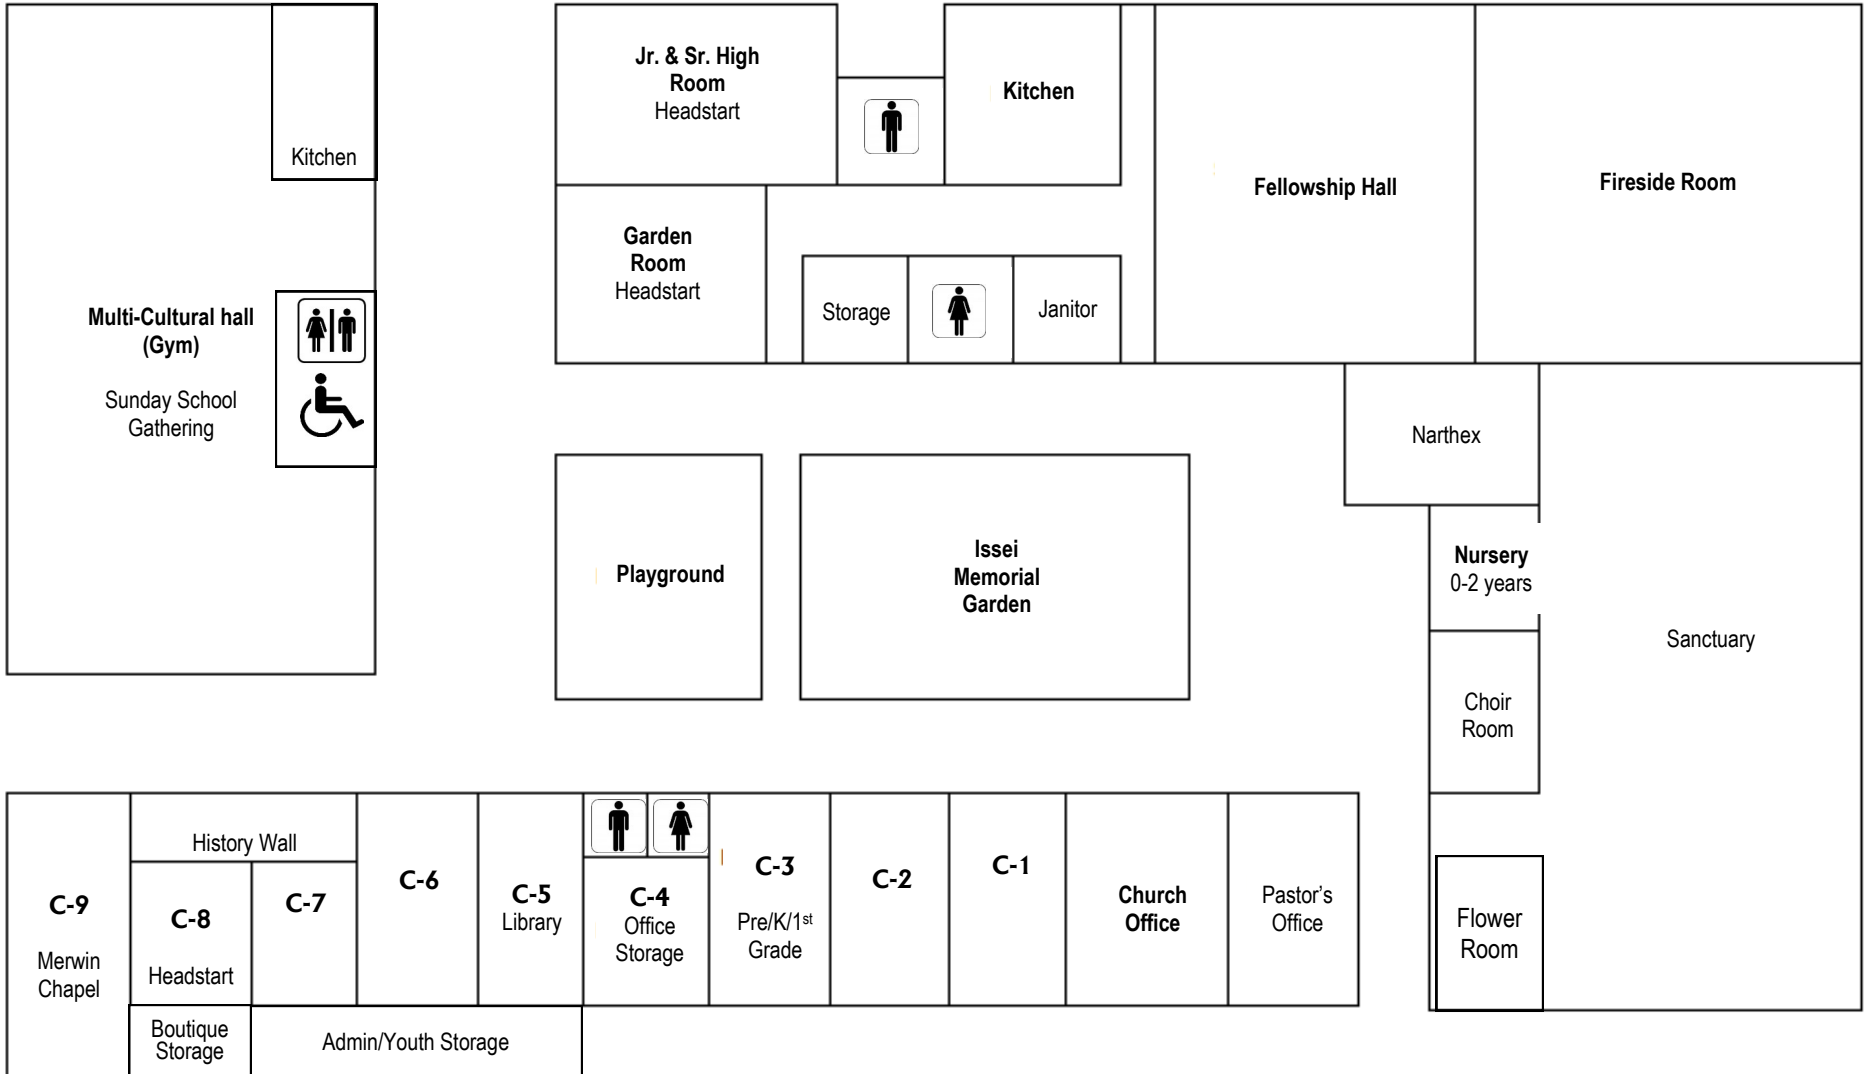

SJUMC Map

Rear Parking

Franklin Blvd.

Rear Parking entrance located accessible through North and South gates